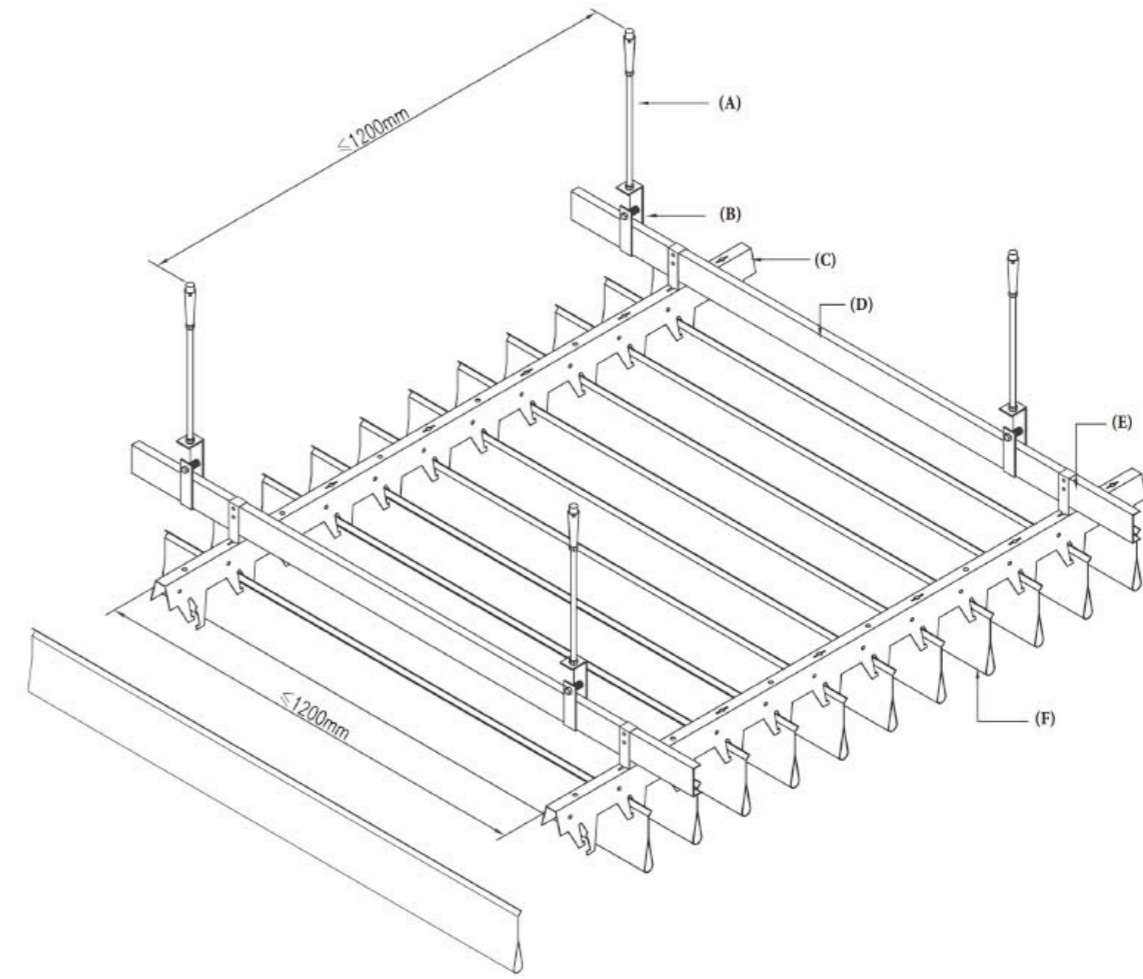

The JAYMINTON Q1 water drop ceiling is one of the screen ceiling styles, named for its shape like a "water drop". This system adopts the plug-installation method, and the appropriate height and appropriate visual angle can form a screen effect. Thus making the ceiling unique, textured, and expensive.

杰明顿Q1滴水天花是垂帘天花款式之一，因其形状如“水滴”而命名。这一系统采用的是插片式的安装方式，适当的高度和适当的视觉角度，可形成幕布效果。从而使天花板独特、有质感且昂贵。

安装示意图 INSTALLATION DIAGRAM

- (A) M8镀锌吊杆
 - (B) 轻钢主龙骨吊件
 - (C) B型垂帘龙骨
 - (D) 38轻钢主龙骨
 - (E) 条扣吊件
 - (F) 滴水垂帘天花
- (A) M8 galvanized spreader bar
 - (B) Light steel main keel hangers
 - (C) Type B drape keel
 - (D) 38 light steel main keel
 - (E) Strip fastening pendant
 - (F) Drip curtain ceiling

Section Drawing / 正面节点图