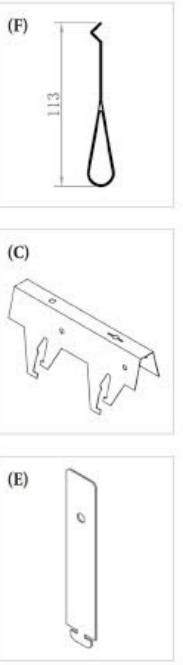

The JAYMINTON Q1 water drop ceiling is one of the screen ceiling styles, named for its shape like a "water drop". This system adopts the plug-installation method, and the appropriate height and appropriate visual angle can form a screen effect. Thus making the ceiling unique, textured, and expensive.

杰明顿Q1滴水天花是垂帘天花款式之一，因其形状如“水滴”而命名。这一系统采用的是插片式的安装方式，适当的高度和适当的视觉角度，可形成幕布效果。从而使天花板独特、有质感且昂贵。

安装示意图 INSTALLATION DIAGRAM

- (A) M8镀锌吊杆
 - (B) 轻钢主龙骨吊件
 - (C) B型垂帘龙骨
 - (D) 38轻钢主龙骨
 - (E) 条扣吊件
 - (F) 滴水垂帘天花
- (A) M8 galvanized spreader bar
 - (B) Light steel main keel hangers
 - (C) Type B drape keel
 - (D) 38 light steel main keel
 - (E) Strip fastening pendant
 - (F) Drip curtain ceiling

Section Drawing / 正面节点图