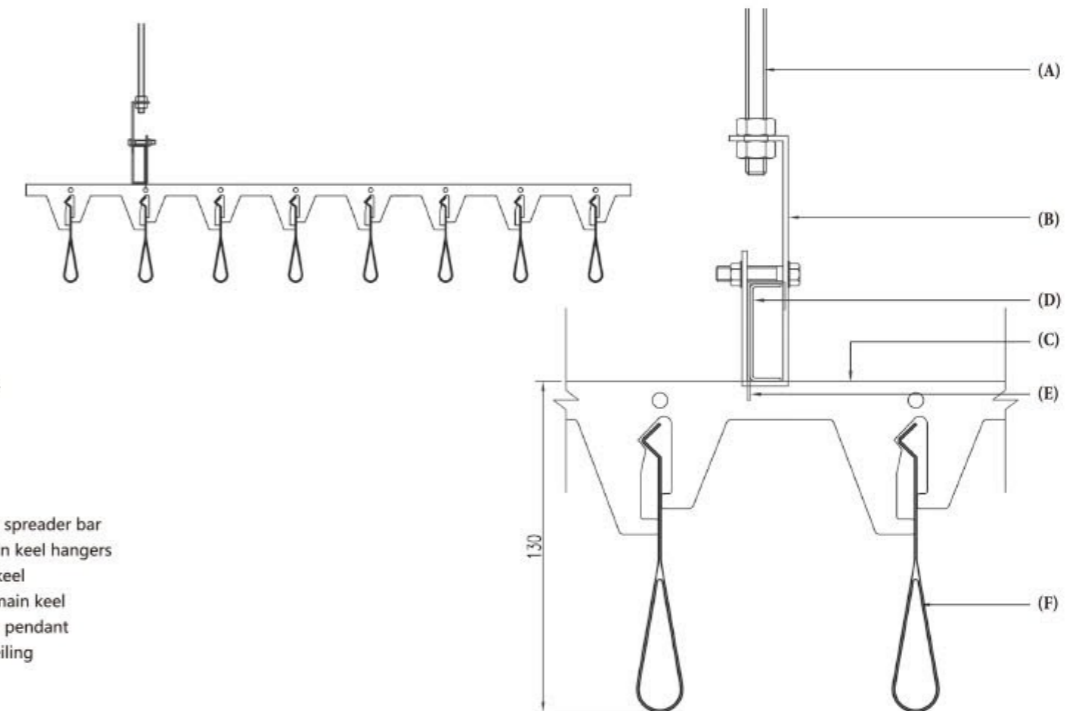

The JAYMINTON Q1 water drop ceiling is one of the screen ceiling styles, named for its shape like a "water drop". This system adopts the plug-installation method, and the appropriate height and appropriate visual angle can form a screen effect. Thus making the ceiling unique, textured, and expensive.

杰明顿Q1滴水天花是垂帘天花款式之一，因其形状如“水滴”而命名。这一系统采用的是插片式的安装方式，适当的高度和适当的视觉角度，可形成幕布效果。从而使天花板独特、有质感且昂贵。

安装示意图 INSTALLATION DIAGRAM

- (A) M8镀锌吊杆
 - (B) 轻钢主龙骨吊件
 - (C) B型垂帘龙骨
 - (D) 38轻钢主龙骨
 - (E) 条扣吊件
 - (F) 滴水垂帘天花
- (A) M8 galvanized spreader bar
 - (B) Light steel main keel hangers
 - (C) Type B drape keel
 - (D) 38 light steel main keel
 - (E) Strip fastening pendant
 - (F) Drip curtain ceiling

Section Drawing / 正面节点图